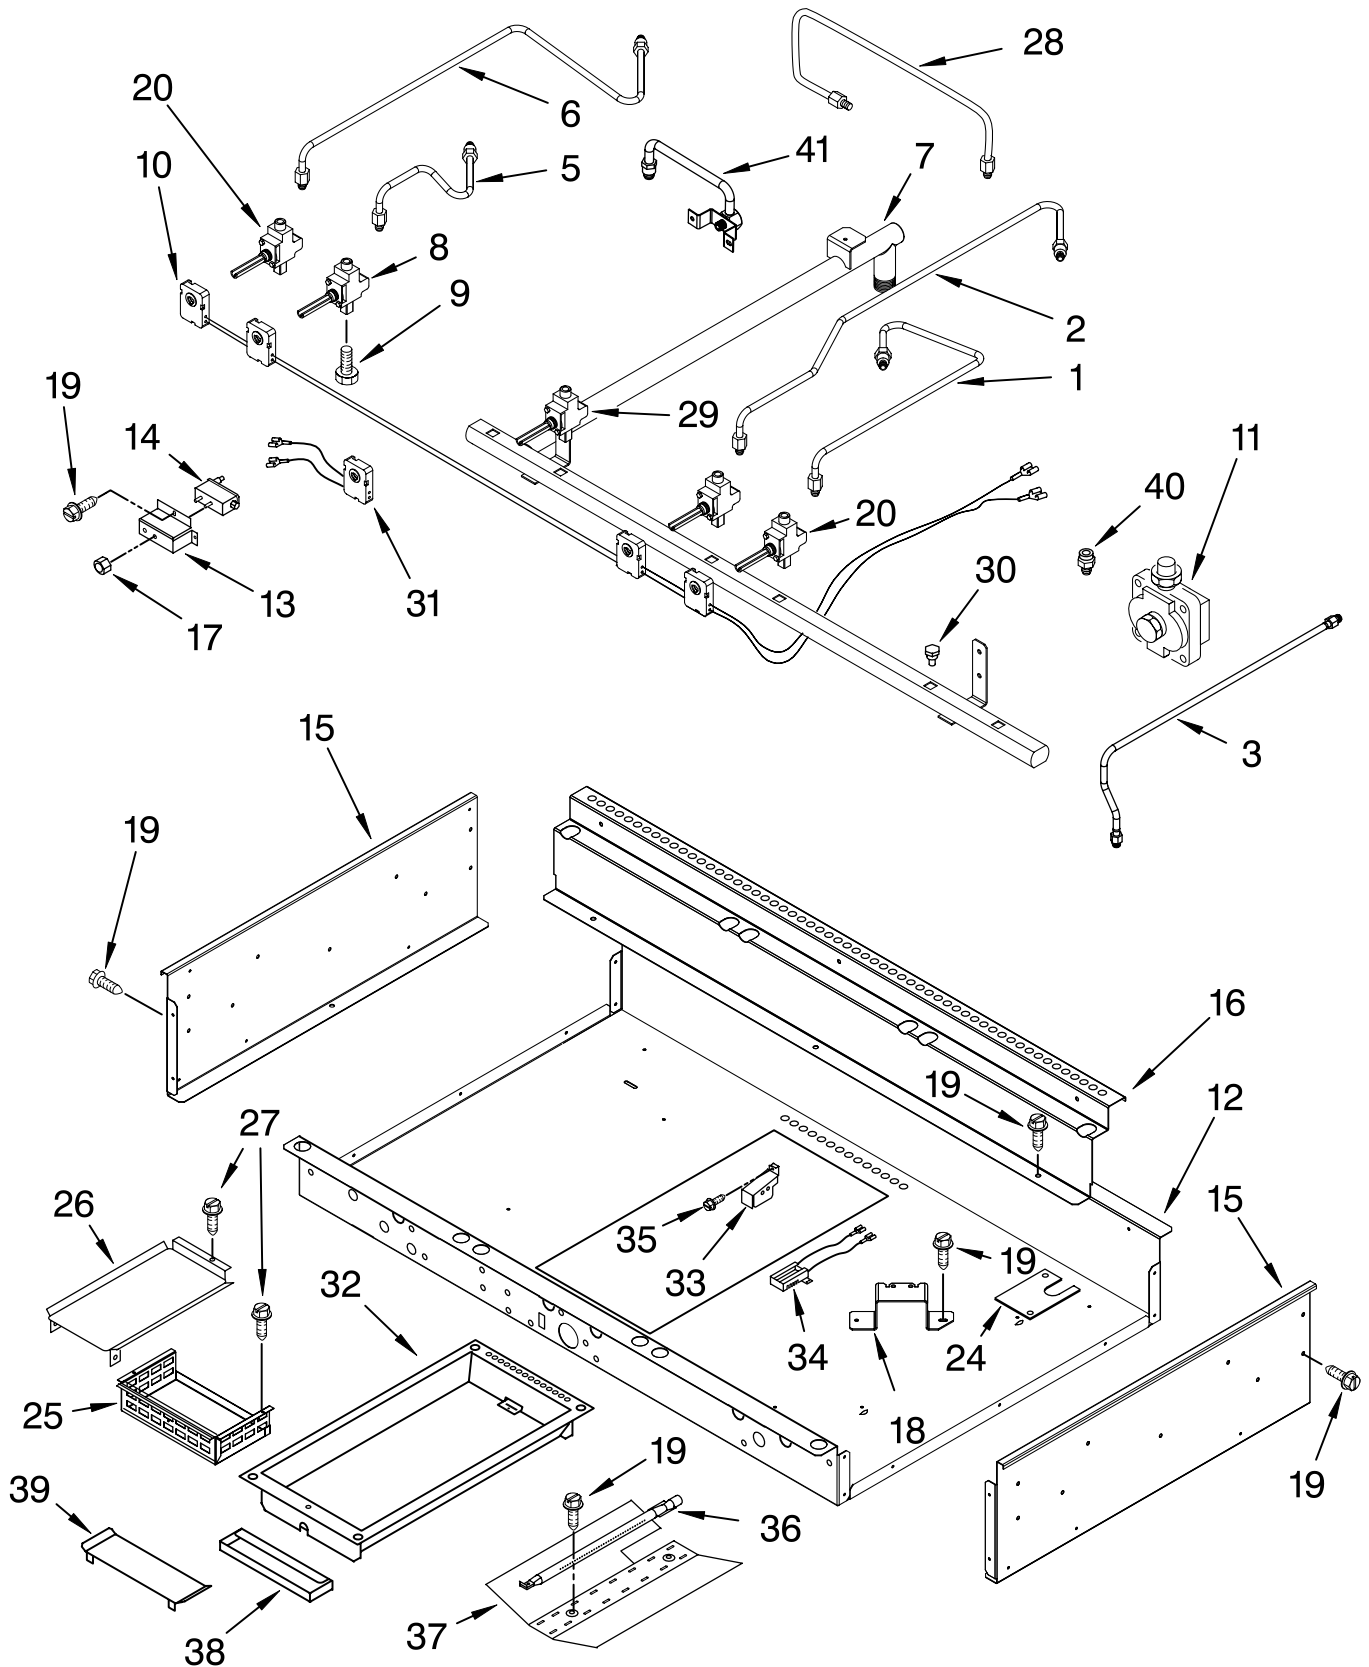

COOKTOP, BURNER AND GRATE PARTS

For Model:KDRP462LSS05

(Stainless Steel)

<u>Illus.</u> <u>No.</u>	<u>Part</u> <u>No.</u>	<u>DESCRIPTION</u>
2	4454960	Backsplash
3	8284712	Support,Backsplash
4	3196537	Screw, 8-18 x 3/8
5	4454963	Grate, Burner
6	8284851	Trim, Island
8	8301056	Support, Control Panel
9	8301041	Cover, Control Panel
10	8284741	Grate, Grill
13		Cap, Burner
	4455243	14K (2)
	8284669	6K (2)
15		Holder, Orifice Includes Orifice
	4456622	Turbo (2)
	4456920	Auxillary (2)
16	4454974	Support Rail R.H.& L.H.
18	4456964	Cooktop, Black
19		Burner Head 14K
	4455849	Turbo (2)
	4455979	Auxillary (2)
20	3368921	Screw, 7-18 x 3/4
25	3196176	Screw
28	4455109	Plate, Simmer
30	8284918	Frame, Wave Tray
31	8284919	Plate, Wave
32	8284917	Plate, Wave tray
	3177991	Screw

FOR ORDERING INFORMATION REFER TO PARTS PRICE LIST

BURNER BOX, GAS VALVES, AND SWITCHES

For Model:KDRP462LSS05

(Stainless Steel)

FOR ORDERING INFORMATION REFER TO PARTS PRICE LIST